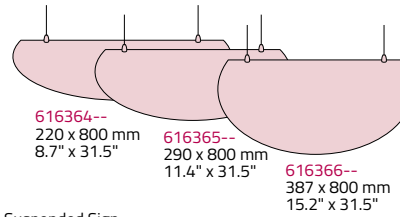

- Suspended
- Wall
- Projecting
- Monolith

Suspended Sign
Double sided
Alu. panel painted
Wire included