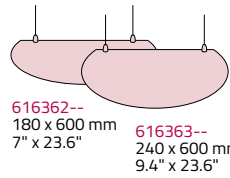

- Suspended
- Wall
- Projecting
- Monolith

Suspended Sign
Double sided
Alu. panel painted
Wire included