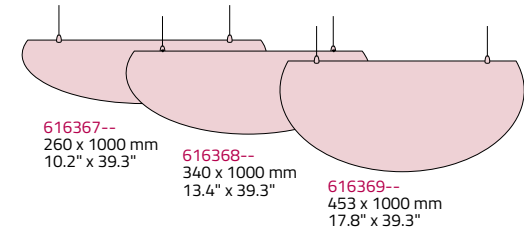

- Suspended
- Wall
- Projecting
- Monolith

Suspended Sign
Double sided
Alu. panel painted
Wire included

Projecting Sign
Double sided
Alu. panel painted
Wall fitting included