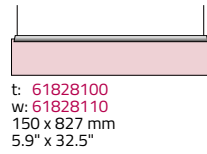

-  Paperflex
-  Suspended
-  Wall
-  Desk sign
-  Freestanding interior sign
-  Projected sign

a = Aluminium panel  
c = Incl. topbracket without lock  
e = Holder in plastic

See more wall panel sizes under Macer Exterior

Material	Aluminium
Panels	All standard colours
Bracket and top	27-0075/15 (Dark grey)
Texting of panels	All texting technologies

618097--  
827 x 827 mm  
32.5" x 32.5"  
Clear. 500 mm / 20"

618098--  
1244 x 827 mm  
49" x 32.5"  
Clear. 500 mm / 20"

618099--  
1660 x 827 mm  
65.5" x 32.5"  
Clear. 500 mm / 20"

ac: 618064--  
827 x 432 mm  
32.5" x 17"

ac: 618065--  
827 x 595 mm  
32.5" x 23.4"

-  Paperflex 2 x 3 mm / 0.11" Glass
-  Suspended 2 x 4 mm / 0.15" Glass
-  Wall 1 x 6 mm / 0.24" Glass
-  Desk sign 1 x 6 mm / 0.24" Glass
-  Projected sign 2 x 3 mm / 0.11" Glass

t = Transparent (glass on glass)  
w = White (White foil between)  
c = Incl. topbracket without lock

Material	Glass
Colours	-
Bracket and top	27-0075/15 (Dark grey)
Texting of panels	Vinyl