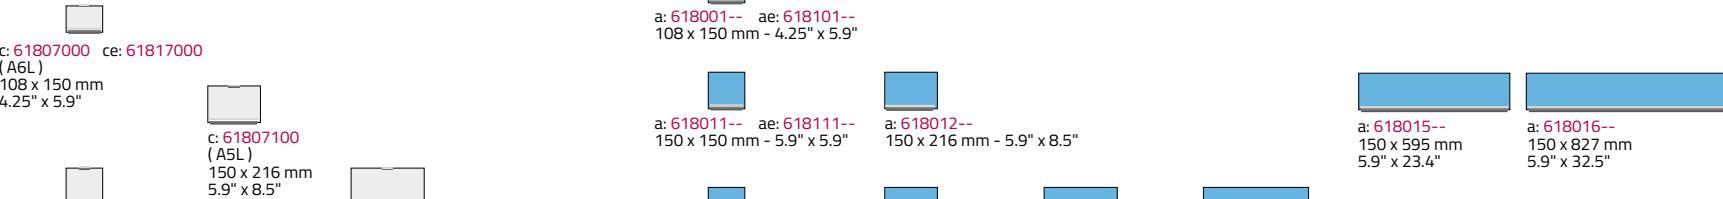

-  Paperflex
-  Suspended
-  Wall
-  Desk sign
-  Freestanding interior sign
-  Projected sign

a = Aluminium panel  
c = Incl. topbracket without lock  
e = Holder in plastic

See more wall panel sizes under Macer Exterior

Material	Aluminium
Panels	All standard colours
Bracket and top	27-0075/15 (Dark grey)
Texting of panels	All texting technologies

618097--  
827 x 827 mm  
32.5" x 32.5"  
Clear. 500 mm / 20"

618098--  
1244 x 827 mm  
49" x 32.5"  
Clear. 500 mm / 20"

618099--  
1660 x 827 mm  
65.5" x 32.5"  
Clear. 500 mm / 20"

ac: 618064--  
827 x 432 mm  
32.5" x 17"

ac: 618065--  
827 x 595 mm  
32.5" x 23.4"

-  Paperflex 2 x 3 mm / 0.11" Glass
-  Suspended 2 x 4 mm / 0.15" Glass
-  Wall 1 x 6 mm / 0.24" Glass
-  Desk sign 1 x 6 mm / 0.24" Glass
-  Projected sign 2 x 3 mm / 0.11" Glass

t = Transparent (glass on glass)  
w = White (White foil between)  
c = Incl. topbracket without lock

Material	Glass
Colours	-
Bracket and top	27-0075/15 (Dark grey)
Texting of panels	Vinyl