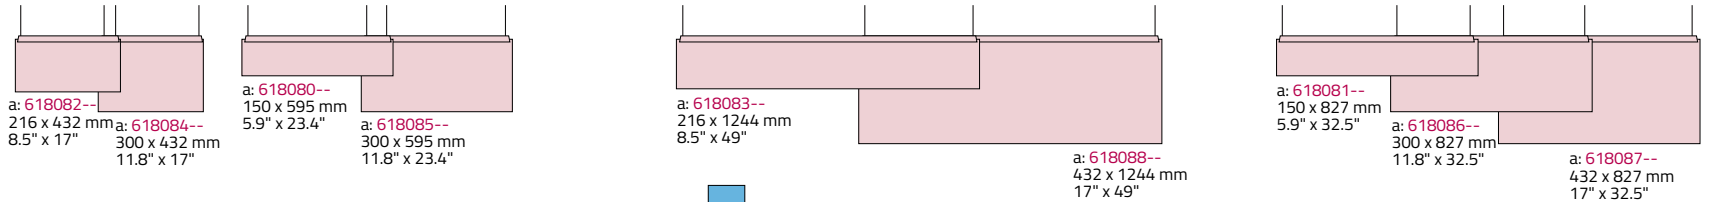

-  Paperflex
-  Suspended
-  Wall
-  Desk sign
-  Freestanding interior sign
-  Projected sign

a = Aluminium panel  
c = Incl. topbracket without lock  
e = Holder in plastic

See more wall panel sizes under Macer Exterior

Material	Aluminium
Panels	All standard colours
Bracket and top	27-0075/15 (Dark grey)
Texting of panels	All texting technologies

618097--  
827 x 827 mm  
32.5" x 32.5"  
Clear. 500 mm / 20"

618098--  
1244 x 827 mm  
49" x 32.5"  
Clear. 500 mm / 20"

618099--  
1660 x 827 mm  
65.5" x 32.5"  
Clear. 500 mm / 20"

ac: 618064--  
827 x 432 mm  
32.5" x 17"

ac: 618065--  
827 x 595 mm  
32.5" x 23.4"

-  Paperflex 2 x 3 mm / 0.11" Glass
-  Suspended 2 x 4 mm / 0.15" Glass
-  Wall 1 x 6 mm / 0.24" Glass
-  Desk sign 1 x 6 mm / 0.24" Glass
-  Projected sign 2 x 3 mm / 0.11" Glass

t = Transparent (glass on glass)  
w = White (White foil between)  
c = Incl. topbracket without lock

Material	Glass
Colours	-
Bracket and top	27-0075/15 (Dark grey)
Texting of panels	Vinyl