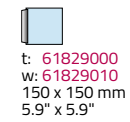

-  Paperflex
-  Suspended
-  Wall
-  Desk sign
-  Freestanding interior sign
-  Projected sign

a = Aluminium panel  
c = Incl. topbracket without lock  
e = Holder in plastic

See more wall panel sizes under Macer Exterior

Material	Aluminium
Panels	All standard colours
Bracket and top	27-0075/15 (Dark grey)
Texting of panels	All texting technologies

618097--  
827 x 827 mm  
32.5" x 32.5"  
Clear. 500 mm / 20"

618098--  
1244 x 827 mm  
49" x 32.5"  
Clear. 500 mm / 20"

618099--  
1660 x 827 mm  
65.5" x 32.5"  
Clear. 500 mm / 20"

ac: 618064--  
827 x 432 mm  
32.5" x 17"

ac: 618065--  
827 x 595 mm  
32.5" x 23.4"

-  Paperflex 2 x 3 mm / 0.11" Glass
-  Suspended 2 x 4 mm / 0.15" Glass
-  Wall 1 x 6 mm / 0.24" Glass
-  Desk sign 1 x 6 mm / 0.24" Glass
-  Projected sign 2 x 3 mm / 0.11" Glass

t = Transparent (glass on glass)  
w = White (White foil between)  
c = Incl. topbracket without lock

Material	Glass
Colours	-
Bracket and top	27-0075/15 (Dark grey)
Texting of panels	Vinyl