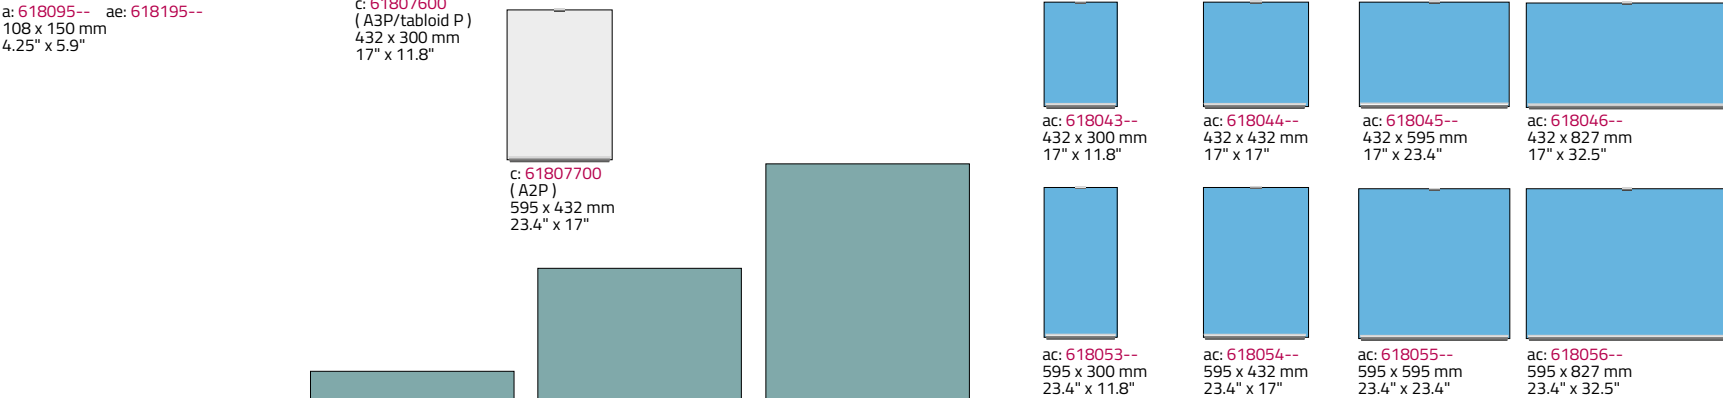

-  Paperflex
-  Suspended
-  Wall
-  Desk sign
-  Freestanding interior sign
-  Projected sign

a = Aluminium panel  
c = Incl. topbracket without lock  
e = Holder in plastic

See more wall panel sizes under Macer Exterior

Material	Aluminium
Panels	All standard colours
Bracket and top	27-0075/15 (Dark grey)
Texting of panels	All texting technologies

618097--  
827 x 827 mm  
32.5" x 32.5"  
Clear. 500 mm / 20"

618098--  
1244 x 827 mm  
49" x 32.5"  
Clear. 500 mm / 20"

618099--  
1660 x 827 mm  
65.5" x 32.5"  
Clear. 500 mm / 20"

ac: 618064--  
827 x 432 mm  
32.5" x 17"

ac: 618065--  
827 x 595 mm  
32.5" x 23.4"

-  Paperflex 2 x 3 mm / 0.11" Glass
-  Suspended 2 x 4 mm / 0.15" Glass
-  Wall 1 x 6 mm / 0.24" Glass
-  Desk sign 1 x 6 mm / 0.24" Glass
-  Projected sign 2 x 3 mm / 0.11" Glass

t = Transparent (glass on glass)  
w = White (White foil between)  
c = Incl. topbracket without lock

Material	Glass
Colours	-
Bracket and top	27-0075/15 (Dark grey)
Texting of panels	Vinyl