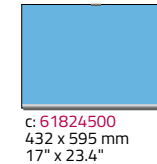

-  Paperflex
-  Suspended
-  Wall
-  Desk sign
-  Freestanding interior sign
-  Projected sign

a = Aluminium panel  
c = Incl. topbracket without lock  
e = Holder in plastic

See more wall panel sizes under Macer Exterior

Material	Aluminium
Panels	All standard colours
Bracket and top	27-0075/15 (Dark grey)
Texting of panels	All texting technologies

618097--  
827 x 827 mm  
32.5" x 32.5"  
Clear. 500 mm / 20"

618098--  
1244 x 827 mm  
49" x 32.5"  
Clear. 500 mm / 20"

618099--  
1660 x 827 mm  
65.5" x 32.5"  
Clear. 500 mm / 20"

ac: 618064--  
827 x 432 mm  
32.5" x 17"

ac: 618065--  
827 x 595 mm  
32.5" x 23.4"

-  Paperflex 2 x 3 mm / 0.11" Glass
-  Suspended 2 x 4 mm / 0.15" Glass
-  Wall 1 x 6 mm / 0.24" Glass
-  Desk sign 1 x 6 mm / 0.24" Glass
-  Projected sign 2 x 3 mm / 0.11" Glass

t = Transparent (glass on glass)  
w = White (White foil between)  
c = Incl. topbracket without lock

Material	Glass
Colours	-
Bracket and top	27-0075/15 (Dark grey)
Texting of panels	Vinyl