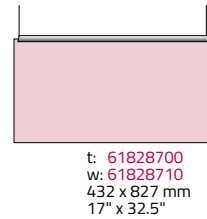

-  Paperflex
-  Suspended
-  Wall
-  Desk sign
-  Freestanding interior sign
-  Projected sign

a = Aluminium panel  
c = Incl. topbracket without lock  
e = Holder in plastic

See more wall panel sizes under Macer Exterior

Material	Aluminium
Panels	All standard colours
Bracket and top	27-0075/15 (Dark grey)
Texting of panels	All texting technologies

618097--  
827 x 827 mm  
32.5" x 32.5"  
Clear. 500 mm / 20"

618098--  
1244 x 827 mm  
49" x 32.5"  
Clear. 500 mm / 20"

618099--  
1660 x 827 mm  
65.5" x 32.5"  
Clear. 500 mm / 20"

ac: 618064--  
827 x 432 mm  
32.5" x 17"

ac: 618065--  
827 x 595 mm  
32.5" x 23.4"

-  Paperflex 2 x 3 mm / 0.11" Glass
-  Suspended 2 x 4 mm / 0.15" Glass
-  Wall 1 x 6 mm / 0.24" Glass
-  Desk sign 1 x 6 mm / 0.24" Glass
-  Projected sign 2 x 3 mm / 0.11" Glass

t = Transparent (glass on glass)  
w = White (White foil between)  
c = Incl. topbracket without lock

Material	Glass
Colours	-
Bracket and top	27-0075/15 (Dark grey)
Texting of panels	Vinyl