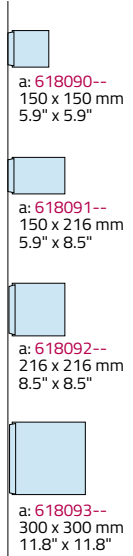

-  Paperflex
-  Suspended
-  Wall
-  Desk sign
-  Freestanding interior sign
-  Projected sign

a = Aluminium panel  
c = Incl. topbracket without lock  
e = Holder in plastic

See more wall panel sizes under Macer Exterior

Material	Aluminium
Panels	All standard colours
Bracket and top	27-0075/15 (Dark grey)
Texting of panels	All texting technologies

618097--  
827 x 827 mm  
32.5" x 32.5"  
Clear. 500 mm / 20"

618098--  
1244 x 827 mm  
49" x 32.5"  
Clear. 500 mm / 20"

618099--  
1660 x 827 mm  
65.5" x 32.5"  
Clear. 500 mm / 20"

ac: 618064--  
827 x 432 mm  
32.5" x 17"

ac: 618065--  
827 x 595 mm  
32.5" x 23.4"

-  Paperflex 2 x 3 mm / 0.11" Glass
-  Suspended 2 x 4 mm / 0.15" Glass
-  Wall 1 x 6 mm / 0.24" Glass
-  Desk sign 1 x 6 mm / 0.24" Glass
-  Projected sign 2 x 3 mm / 0.11" Glass

t = Transparent (glass on glass)  
w = White (White foil between)  
c = Incl. topbracket without lock

Material	Glass
Colours	-
Bracket and top	27-0075/15 (Dark grey)
Texting of panels	Vinyl