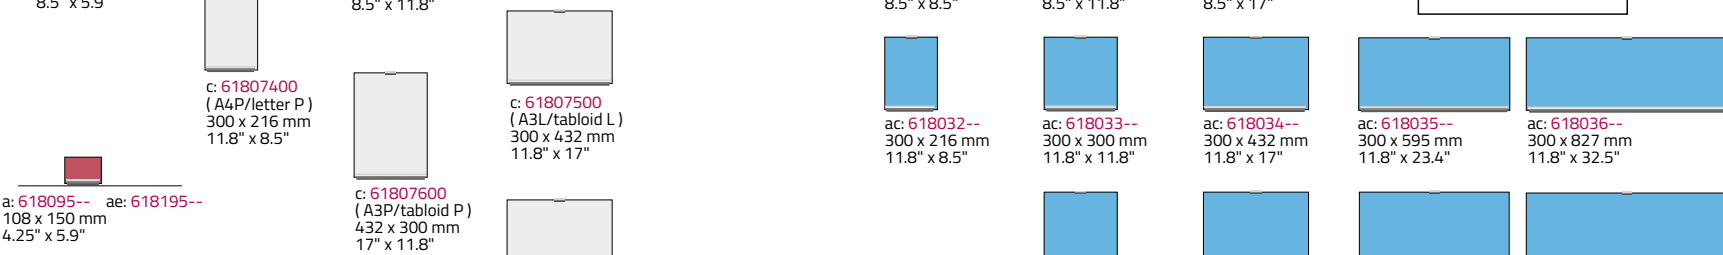

-  Paperflex
-  Suspended
-  Wall
-  Desk sign
-  Freestanding interior sign
-  Projected sign

a = Aluminium panel  
c = Incl. topbracket without lock  
e = Holder in plastic

See more wall panel sizes under Macer Exterior

Material	Aluminium
Panels	All standard colours
Bracket and top	27-0075/15 (Dark grey)
Texting of panels	All texting technologies

618097--  
827 x 827 mm  
32.5" x 32.5"  
Clear. 500 mm / 20"

618098--  
1244 x 827 mm  
49" x 32.5"  
Clear. 500 mm / 20"

618099--  
1660 x 827 mm  
65.5" x 32.5"  
Clear. 500 mm / 20"

ac: 618064--  
827 x 432 mm  
32.5" x 17"

ac: 618065--  
827 x 595 mm  
32.5" x 23.4"

-  Paperflex 2 x 3 mm / 0.11" Glass
-  Suspended 2 x 4 mm / 0.15" Glass
-  Wall 1 x 6 mm / 0.24" Glass
-  Desk sign 1 x 6 mm / 0.24" Glass
-  Projected sign 2 x 3 mm / 0.11" Glass

t = Transparent (glass on glass)  
w = White (White foil between)  
c = Incl. topbracket without lock

Material	Glass
Colours	-
Bracket and top	27-0075/15 (Dark grey)
Texting of panels	Vinyl