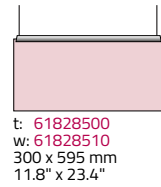

-  Paperflex
-  Suspended
-  Wall
-  Desk sign
-  Freestanding interior sign
-  Projected sign

a = Aluminium panel  
c = Incl. topbracket without lock  
e = Holder in plastic

See more wall panel sizes under Macer Exterior

Material	Aluminium
Panels	All standard colours
Bracket and top	27-0075/15 (Dark grey)
Texting of panels	All texting technologies

618097--  
827 x 827 mm  
32.5" x 32.5"  
Clear. 500 mm / 20"

618098--  
1244 x 827 mm  
49" x 32.5"  
Clear. 500 mm / 20"

618099--  
1660 x 827 mm  
65.5" x 32.5"  
Clear. 500 mm / 20"

ac: 618064--  
827 x 432 mm  
32.5" x 17"

ac: 618065--  
827 x 595 mm  
32.5" x 23.4"

-  Paperflex 2 x 3 mm / 0.11" Glass
-  Suspended 2 x 4 mm / 0.15" Glass
-  Wall 1 x 6 mm / 0.24" Glass
-  Desk sign 1 x 6 mm / 0.24" Glass
-  Projected sign 2 x 3 mm / 0.11" Glass

t = Transparent (glass on glass)  
w = White (White foil between)  
c = Incl. topbracket without lock

Material	Glass
Colours	-
Bracket and top	27-0075/15 (Dark grey)
Texting of panels	Vinyl