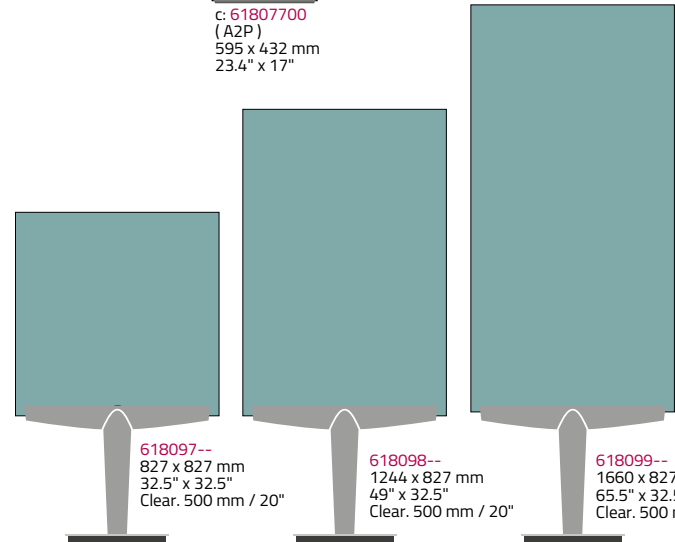

-  Paperflex
-  Suspended
-  Wall
-  Desk sign
-  Freestanding interior sign
-  Projected sign

a = Aluminium panel  
c = Incl. topbracket without lock  
e = Holder in plastic

See more wall panel sizes under Macer Exterior

Material	Aluminium
Panels	All standard colours
Bracket and top	27-0075/15 (Dark grey)
Texting of panels	All texting technologies

618097--  
827 x 827 mm  
32.5" x 32.5"  
Clear. 500 mm / 20"

618098--  
1244 x 827 mm  
49" x 32.5"  
Clear. 500 mm / 20"

618099--  
1660 x 827 mm  
65.5" x 32.5"  
Clear. 500 mm / 20"

ac: 618064--  
827 x 432 mm  
32.5" x 17"

ac: 618065--  
827 x 595 mm  
32.5" x 23.4"

-  Paperflex 2 x 3 mm / 0.11" Glass
-  Suspended 2 x 4 mm / 0.15" Glass
-  Wall 1 x 6 mm / 0.24" Glass
-  Desk sign 1 x 6 mm / 0.24" Glass
-  Projected sign 2 x 3 mm / 0.11" Glass

t = Transparent (glass on glass)  
w = White (White foil between)  
c = Incl. topbracket without lock

Material	Glass
Colours	-
Bracket and top	27-0075/15 (Dark grey)
Texting of panels	Vinyl