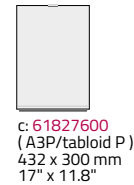

-  Paperflex
-  Suspended
-  Wall
-  Desk sign
-  Freestanding interior sign
-  Projected sign

a = Aluminium panel  
c = Incl. topbracket without lock  
e = Holder in plastic

See more wall panel sizes under Macer Exterior

Material	Aluminium
Panels	All standard colours
Bracket and top	27-0075/15 (Dark grey)
Texting of panels	All texting technologies

618097--  
827 x 827 mm  
32.5" x 32.5"  
Clear. 500 mm / 20"

618098--  
1244 x 827 mm  
49" x 32.5"  
Clear. 500 mm / 20"

618099--  
1660 x 827 mm  
65.5" x 32.5"  
Clear. 500 mm / 20"

ac: 618064--  
827 x 432 mm  
32.5" x 17"

ac: 618065--  
827 x 595 mm  
32.5" x 23.4"

-  Paperflex 2 x 3 mm / 0.11" Glass
-  Suspended 2 x 4 mm / 0.15" Glass
-  Wall 1 x 6 mm / 0.24" Glass
-  Desk sign 1 x 6 mm / 0.24" Glass
-  Projected sign 2 x 3 mm / 0.11" Glass

t = Transparent (glass on glass)  
w = White (White foil between)  
c = Incl. topbracket without lock

Material	Glass
Colours	-
Bracket and top	27-0075/15 (Dark grey)
Texting of panels	Vinyl