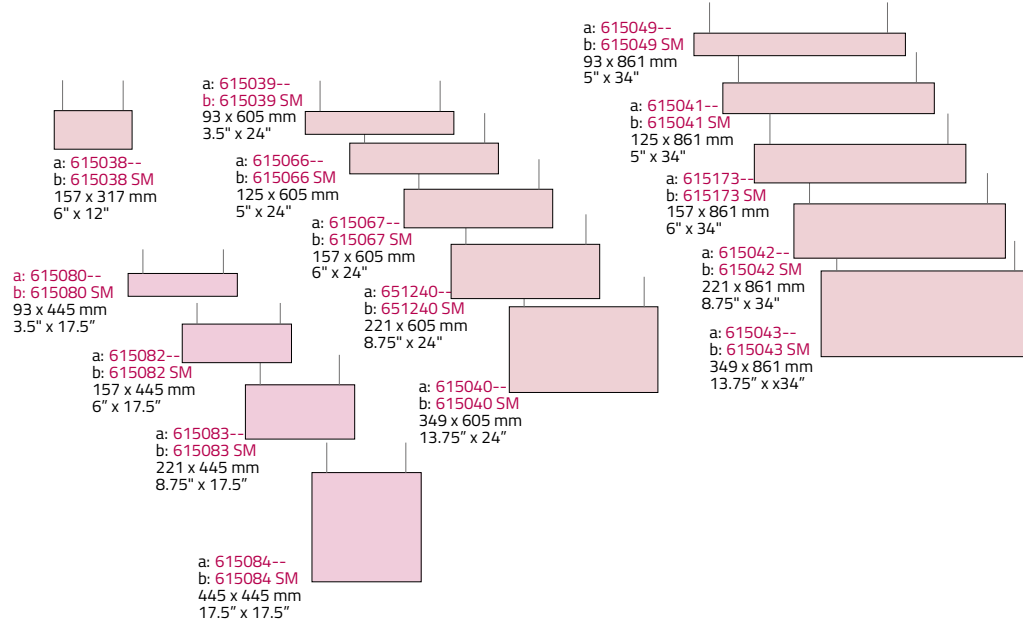

a: = Painted panel
b: = Steel matt finish panel

Please refer to the product handbook for exact measurements.

Suspended sign incl Panels
Frame member, clips
Wall rails & End clips and wire