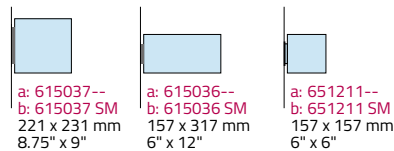

Projecting sign incl Wall fitting
Panels
Frame member, clips
Wall rails & End clips
Installation screws enclosed