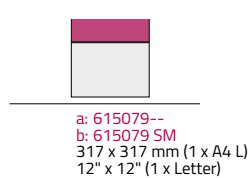

- Paperflex with header
- Desk sign
- Monolith / Floor stand
- Paperflex

a: = Painted panel
b: = Steel matt finish panel

Please refer to the product handbook for exact measurements.

a: 615075--
b: 615075 SM^
698 x 445 mm (1 x A2P)
27.5" x 17.5"

a: 615076--
b: 615076 SM
413 x 445 mm (1x A3L)
16.26" x 17.5" (1 x Tabloid)

a: 615077--
b: 615077 SM
541 x 317 mm (1 x A3P)
21.3" x 12" (1 x Tabloid)

a: 615078--
b: 615078 SM
317 x 317 mm (1 x A4L)
12" x 12" (1 x Letter)

a: 615012--
b: 615012 SM
701 x 231 (2 x A4P)
27.6" x 9" (2 x Letter)

a: 615013--
b: 615013 SM
285 x 231
11.22" x 9"

a: 615050--
b: 615050 SM
221 x 231 mm
8.75" x 9"
(1 x A5L)
(1 x Half letter)

615178--
989 x 445 mm (2 x A3L)
38.9" x 17.5" (2 x Tabloid)

a: = Painted panel
b: = Steel matt finish panel

Please refer to the product handbook for exact measurements.

Suspended sign incl Panels
Frame member, clips
Wall rails & End clips and wire

Projecting sign incl Wall fitting
Panels
Frame member, clips
Wall rails & End clips
Installation screws enclosed