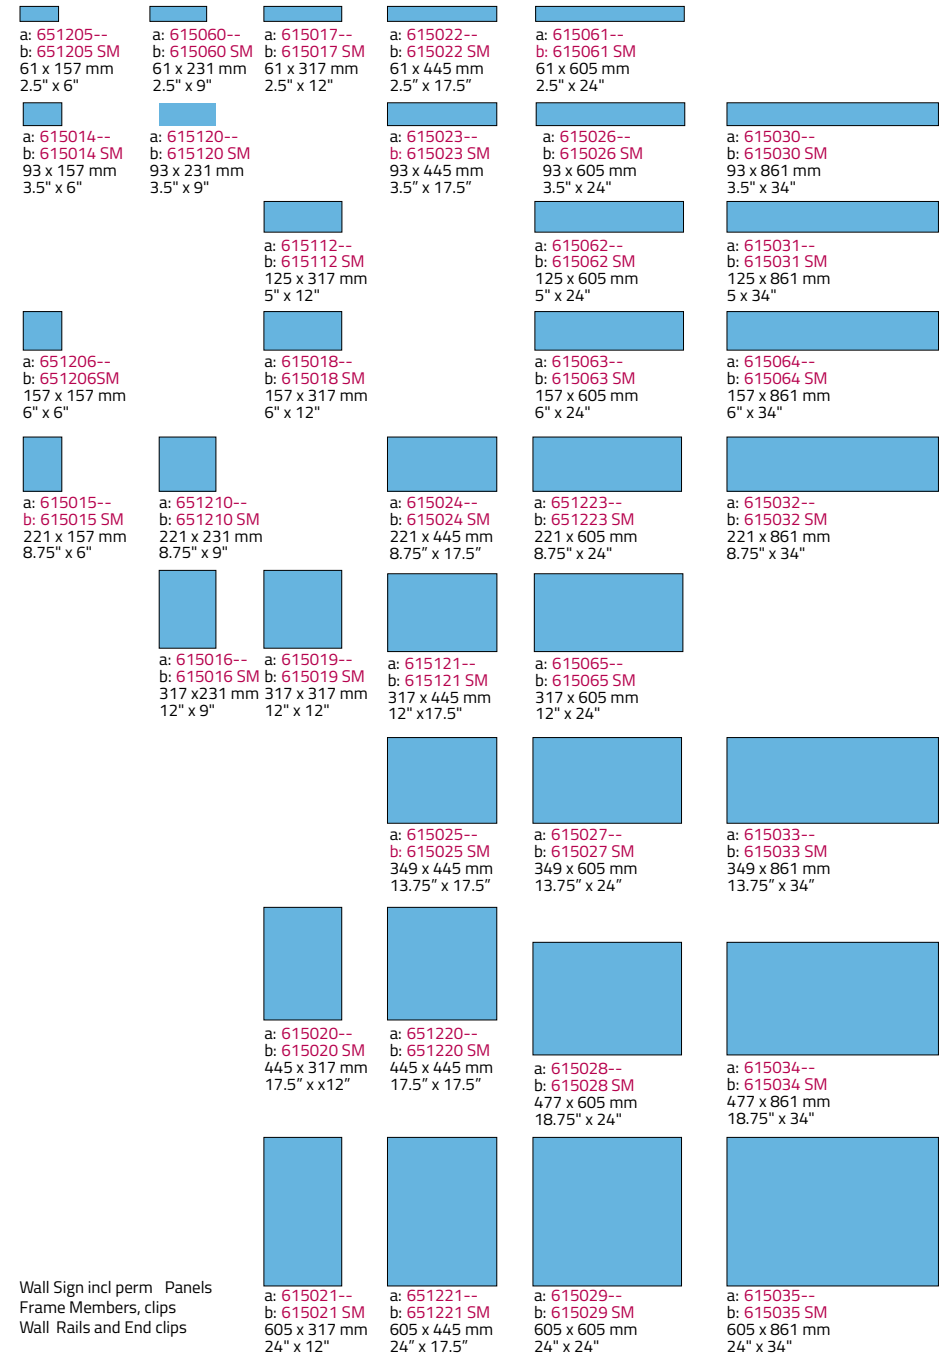

Wall Sign incl perm Panels
Frame Members, clips
Wall Rails and End clips

Material	Aluminium
Panels	All standard colours
Fittings	MX15 grey
Texting of panels	All texting technologies