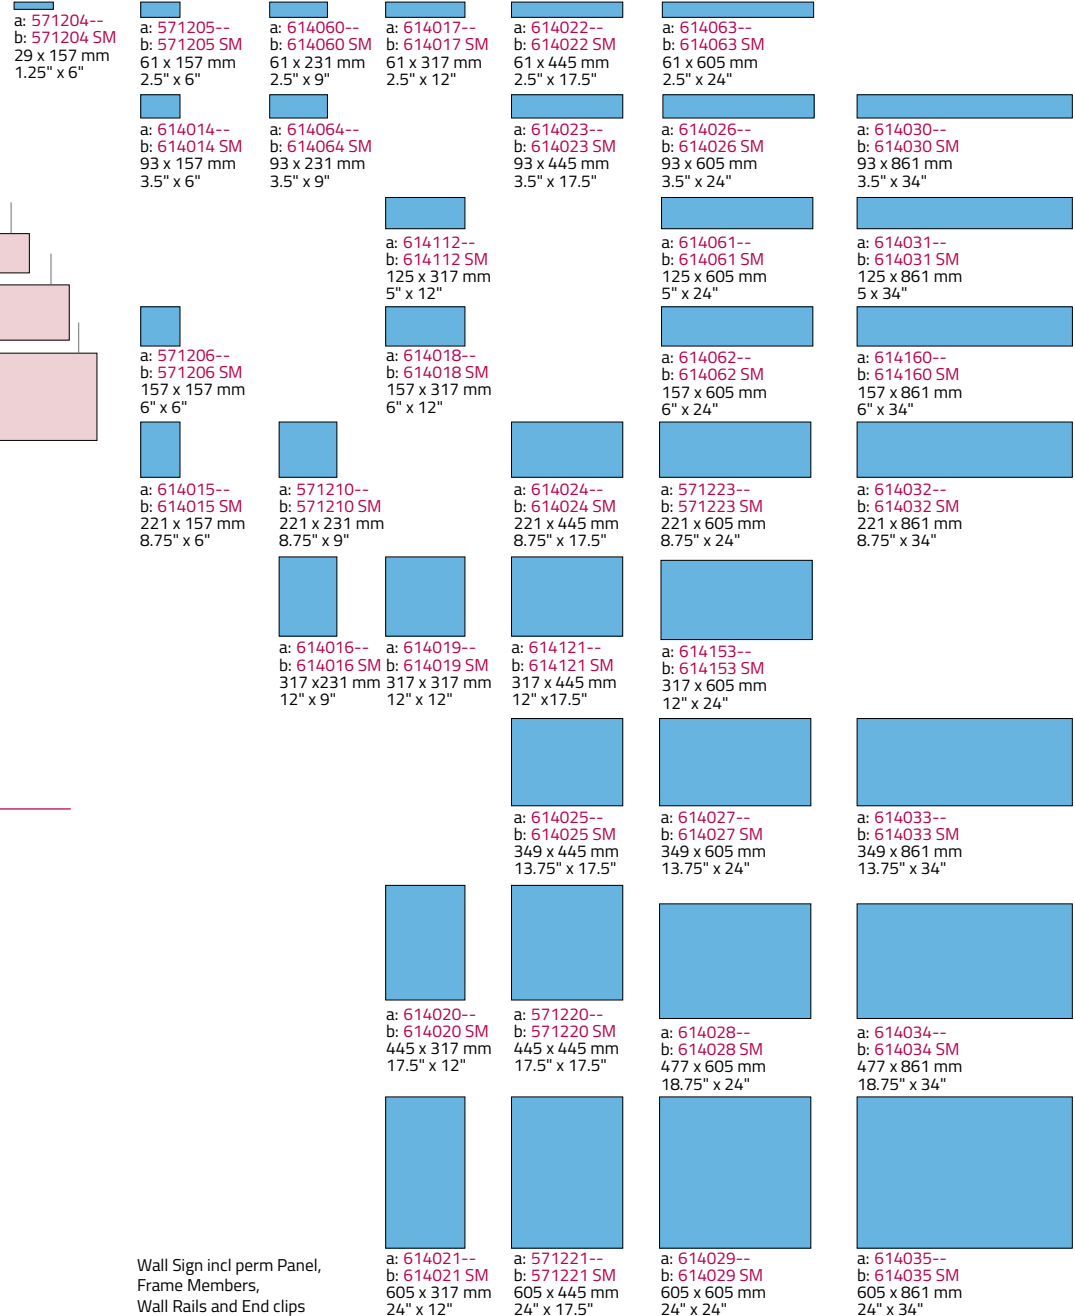

- Paperflex with header
- Desk sign
- Monolith / Floor stand
- Paperflex

a: = Painted panel
b: = Steel matt finish panel

Please refer to the product handbook for exact measurements.

a: 614075--
b: 614075 SM
698 x 445 mm (1 x A2P)
27.5" x 17.5"

Paperflex panel, clear or matt paperflex front
With rail or clips

a: 614045--
b: 614045 SM
1821 x 445 mm (2 x A3L)
71.69" x 17.5" (2 x Tabloid)

Monolith incl. Perm Panels (Doublesided)
Paperflex Panels with reversible clear/matt front,
wall rails, frame members and End clips

a: 571230--
b: 571230 SM
1821 x 445 mm
71.69"x17.5"

a: 614046--
b: 614046 SM
381 x 445 mm (1 x A3L)
15" x 17.5" (1 x Tabloid)

Material	Aluminium
Panels	All standard colours
Fittings	Grey (MX15)
Texting of panels	All texting technologies.

a: = Painted panel
b: = Steel matt finish panel
Please refer to the product handbook for exact measurements.

Suspended sign incl Panels
Frame member
Wall rails & End clips and wire

Projecting sign incl Wall fitting
Panels,
Frame member,
Wall rails & End clips.
Installation screws enclosed