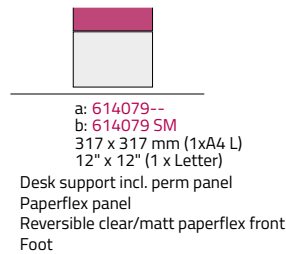

a: 571230--
b: 571230 SM
1821 x 445 mm
71.69"x17.5"

a: 614046--
b: 614046 SM
381 x 445 mm (1 x A3L)
15" x 17.5" (1 x Tabloid)

Material	Aluminium
Panels	All standard colours
Fittings	Grey (MX15)
Texting of panels	All texting technologies.

a: = Painted panel
b: = Steel matt finish panel
Please refer to the product handbook for exact measurements.

Suspended sign incl Panels
Frame member
Wall rails & End clips and wire

Projecting sign incl Wall fitting
Panels,
Frame member,
Wall rails & End clips.
Installation screws enclosed