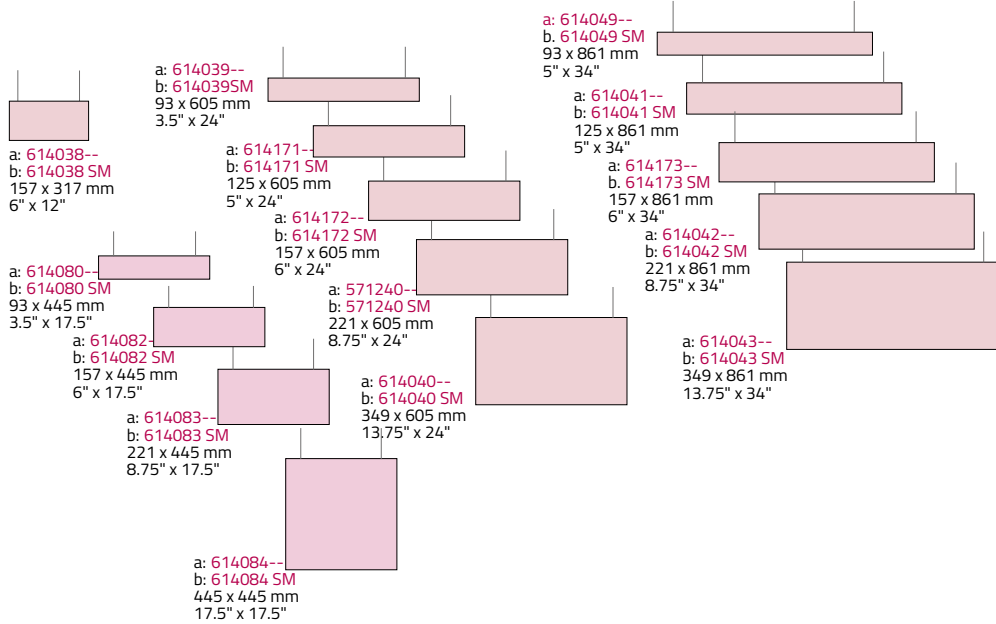

Paperflex panel, clear or matt paperflex front
With rail or clips

a: 614045--
b: 614045 SM
1821 x 445 mm (2 x A3L)
71.69" x 17.5" (2 x Tabloid)

Monolith incl. Perm Panels (Doublesided)
Paperflex Panels with reversible clear/matt front,
wall rails, frame members and End clips

a: 614044--
b: 614044 SM
1821 x 445 mm (1 x A3L)
71.69" x 17.5" (1 x Tabloid)

a: 614047--
b: 614047 SM
1821 x 605 mm
71.69"x24"

Monolith incl. Perm Panels (Doublesided)
wall rails, frame members and End clips

a: 571230--
b: 571230 SM
1821 x 445 mm
71.69"x17.5"

a: 614046--
b: 614046 SM
381 x 445 mm (1 x A3L)
15" x 17.5" (1 x Tabloid)

Material	Aluminium
Panels	All standard colours
Fittings	Grey (MX15)
Texting of panels	All texting technologies.

a: = Painted panel
b: = Steel matt finish panel
Please refer to the product handbook for exact measurements.

Suspended sign incl Panels
Frame member
Wall rails & End clips and wire

Projecting sign incl Wall fitting
Panels,
Frame member,
Wall rails & End clips.
Installation screws enclosed