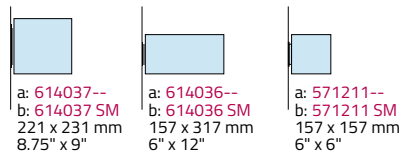

Projecting sign incl Wall fitting
Panels,
Frame member,
Wall rails & End clips.
Installation screws enclosed